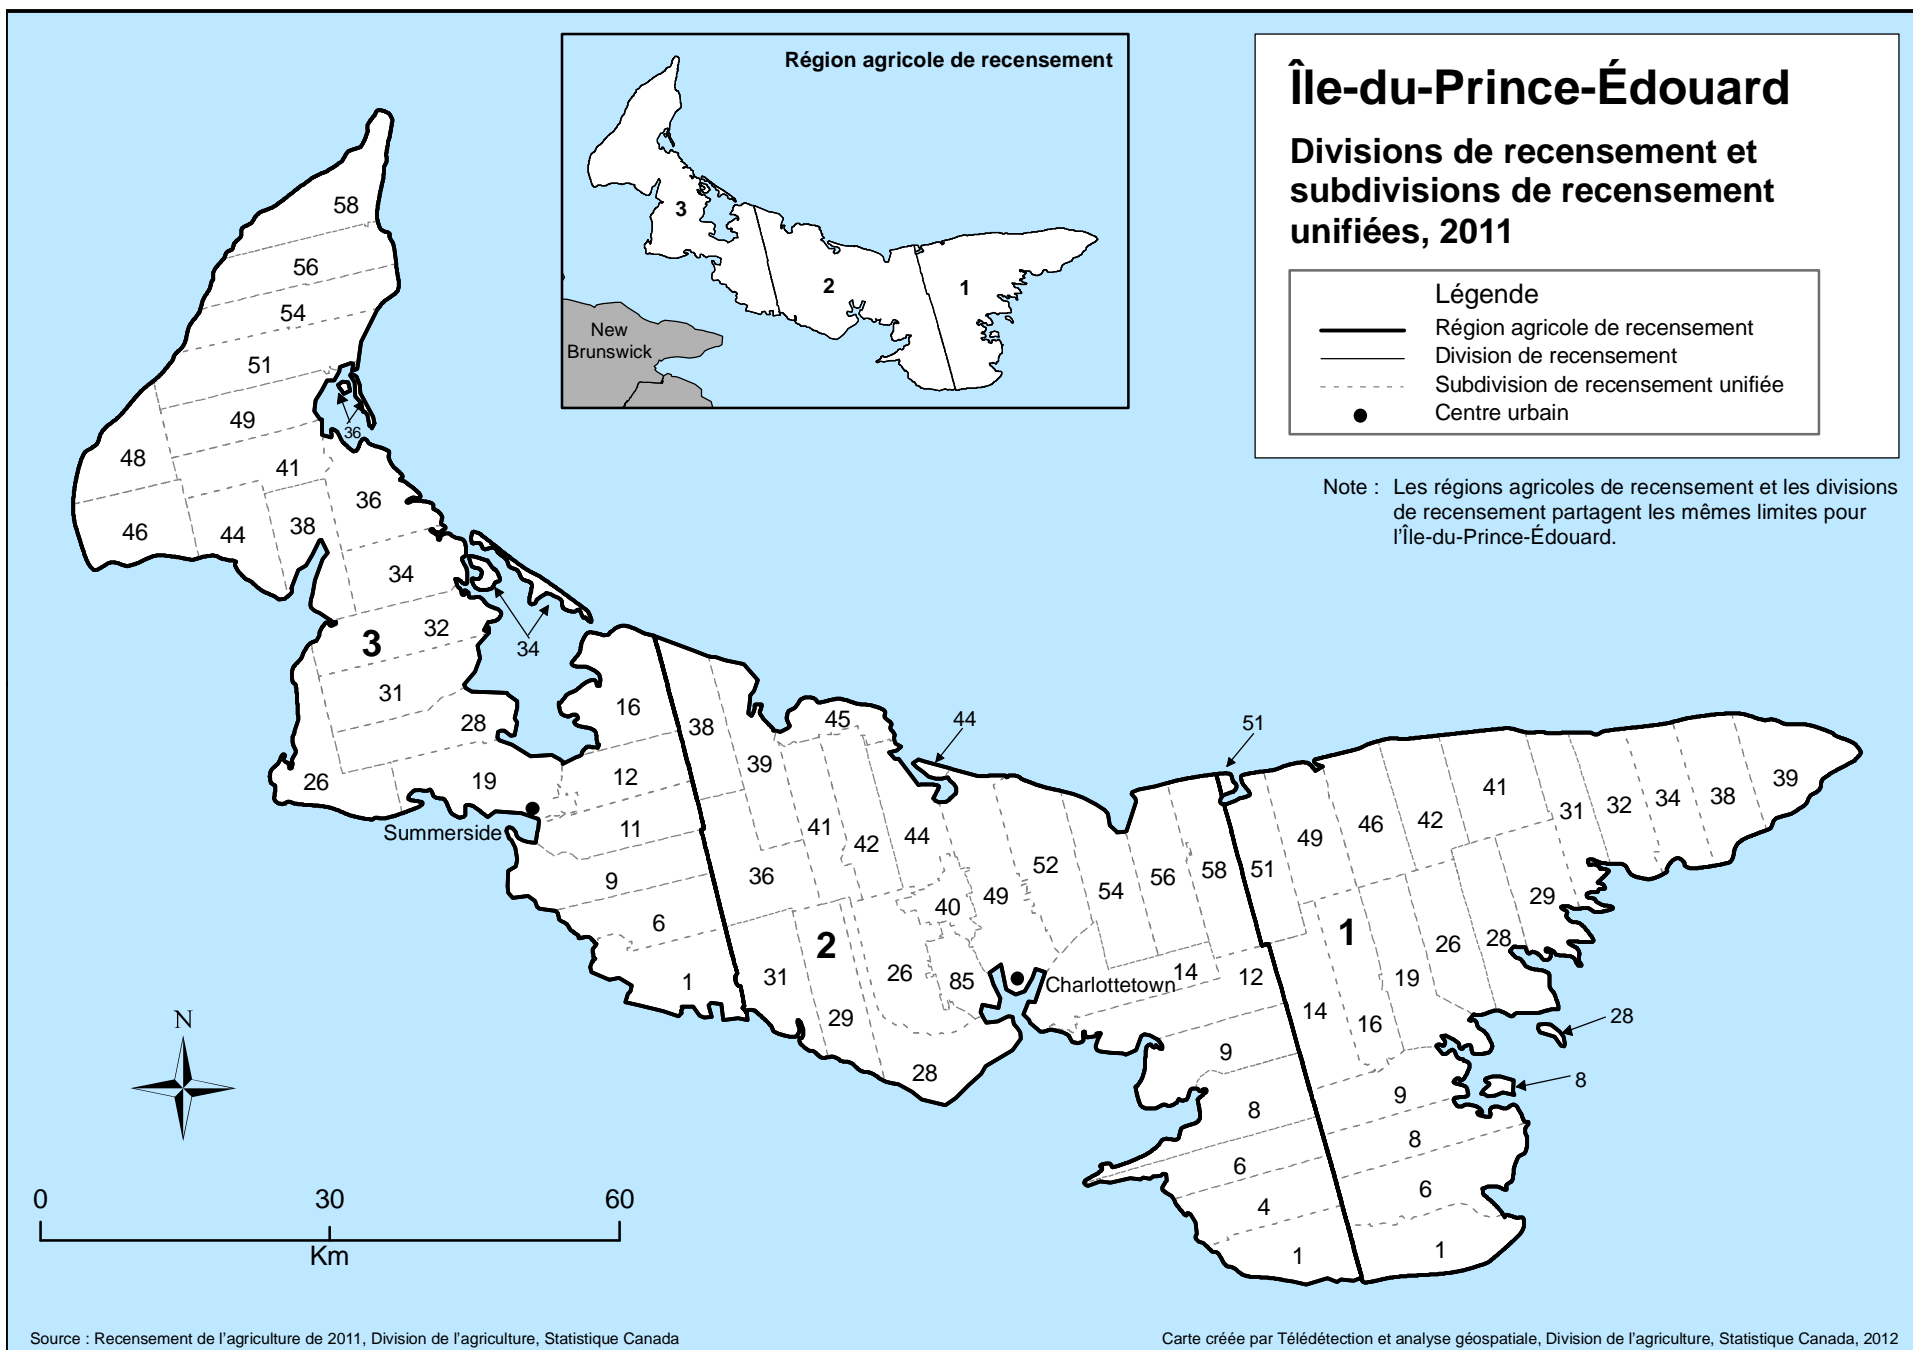

CARTE 2

Divisions de recensement et subdivisions de recensement unifiées, 2011

1 Kings*

1	Lot 64
6	Lot 63
8	Lot 61
9	Lot 59
14	Lot 51
16	Lot 52
19	Lot 53
26	<i>Lot 54</i>
28	Lot 55
29	Lot 56
31	Lot 43
32	Lot 44
34	Lot 45
38	Lot 46
39	Lot 47
41	Lot 42
42	Lot 41
46	Lot 40
49	Lot 39
51	Lot 38

2 Queens*

1	Lot 62
4	Lot 60
6	Lot 58
8	Lot 57
9	Lot 50
12	Lot 49
14	Lot 48
26	Lot 31
28	Lot 65
29	Lot 30
31	Lot 29
36	Lot 67
38	Lot 20
39	Lot 21
40	Miltonvale Park
41	Lot 22
42	Lot 23
44	Lot 24
45	Resort Mun. Stan.B.-Hope R.- Bayv.-Cavend.-N.Rust.
49	Lot 33
52	Lot 34
54	Lot 35
56	Lot 36
58	Lot 37
85	Cornwall

3 Prince*

1	Lot 28
6	Lot 27
9	Lot 26
11	Lot 25
12	Lot 19
16	Lot 18
19	Lot 17
26	Lot 15
28	Lot 16
31	Lot 14
32	Lot 13
34	Lot 12
36	Lot 11
38	Lot 10
41	Lot 6
44	Lot 9
46	Lot 8
48	Lot 7
49	Lot 5
51	Lot 4
54	Lot 3
56	Lot 2
58	Lot 1