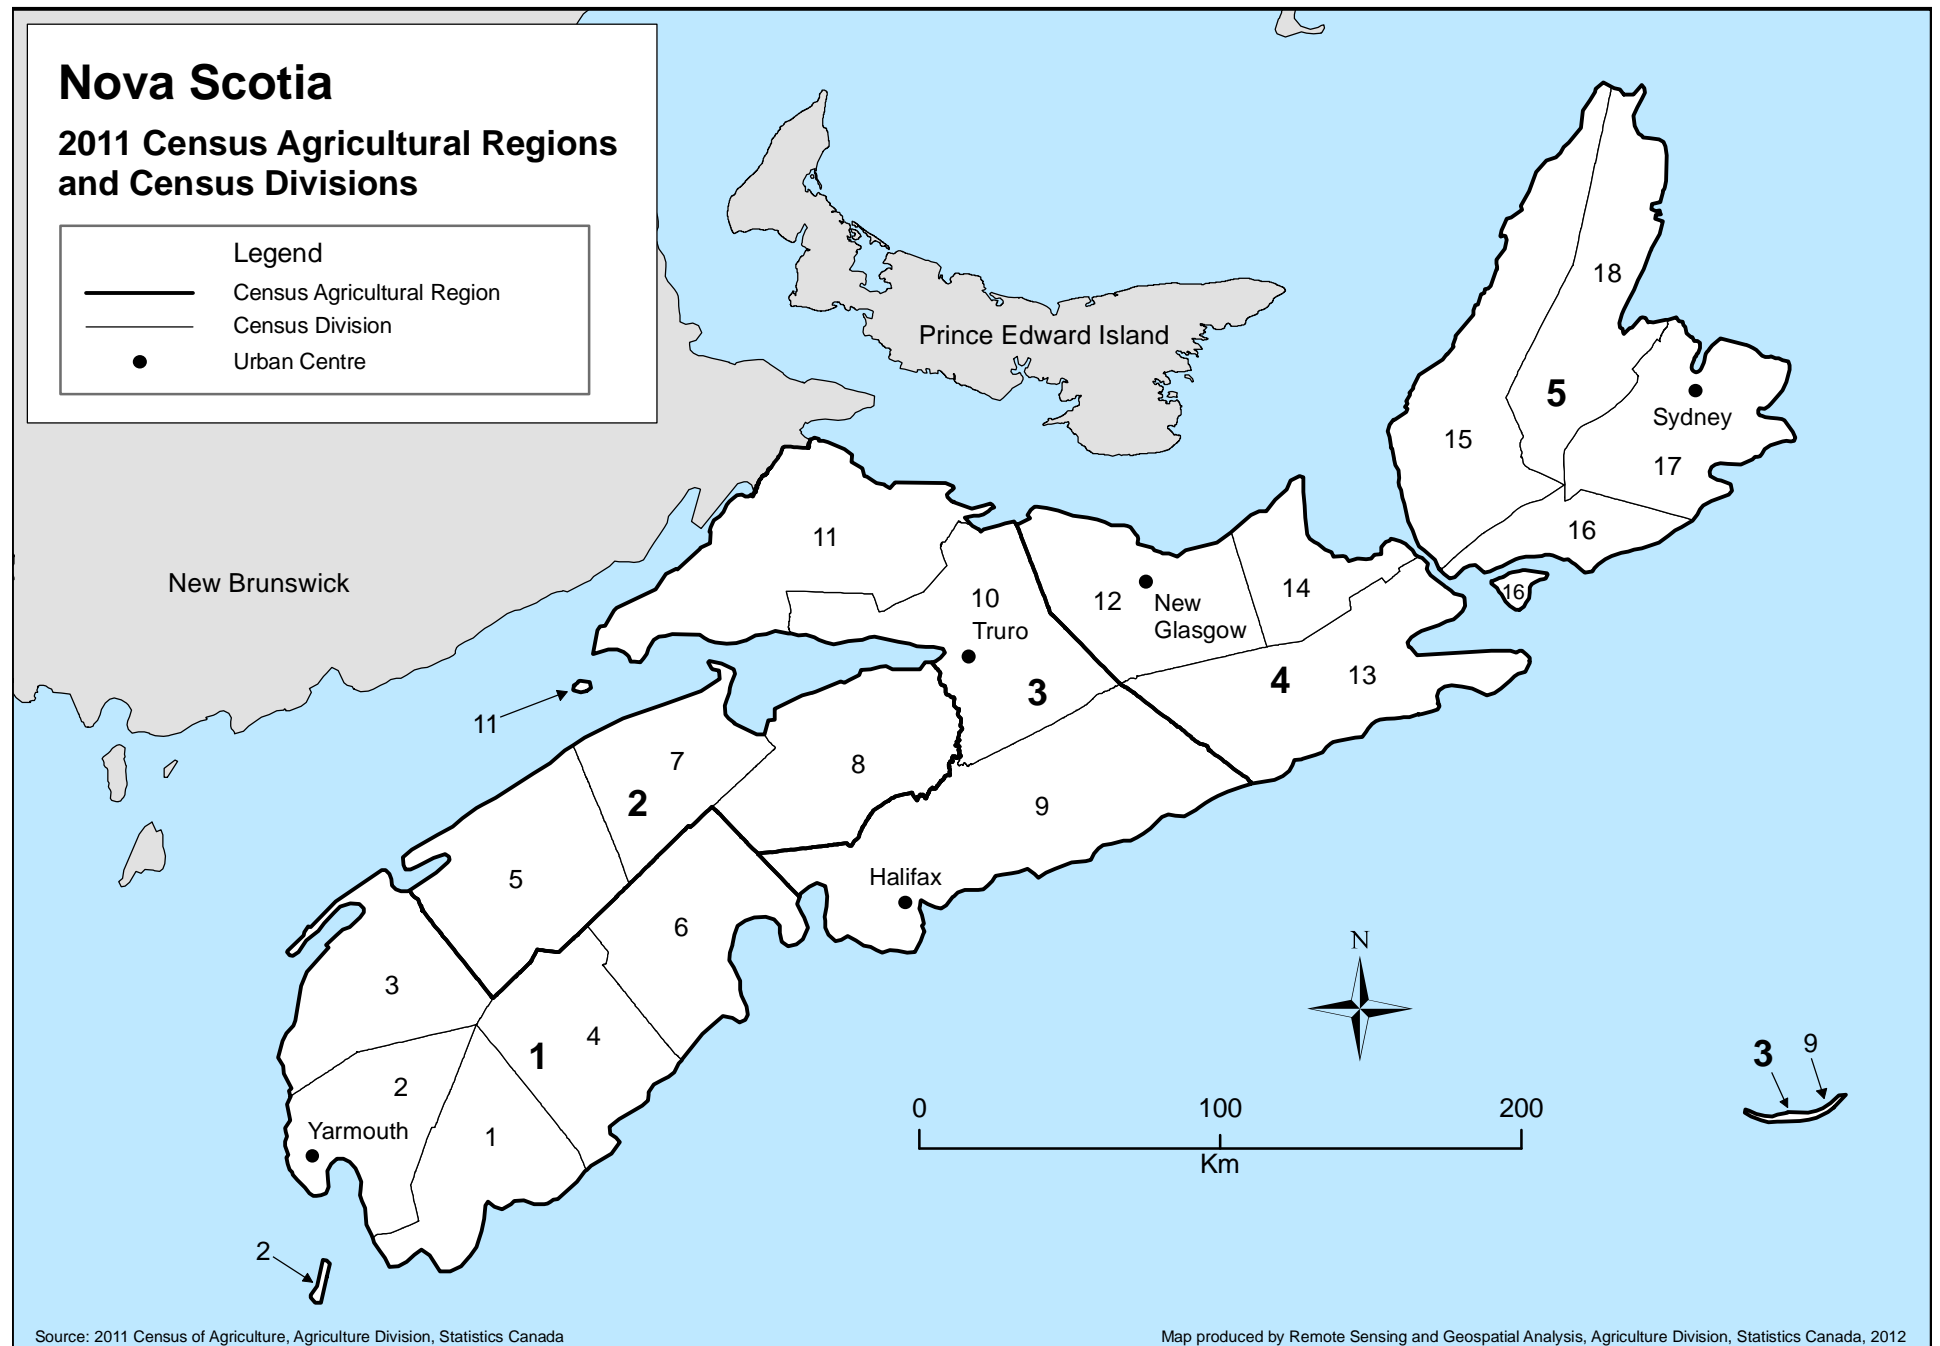

MAP 1

Nova Scotia

Map 1

2011 Census Agricultural Regions and Census Divisions

1 Census Agricultural Region 1

- 1 Shelburne
- 2 Yarmouth
- 3 Digby
- 4 Queens
- 6 Lunenburg

2 Census Agricultural Region 2

- 5 Annapolis
- 7 Kings
- 8 Hants

3 Census Agricultural Region 3

- 9 Halifax
- 10 Colchester
- 11 Cumberland

4 Census Agricultural Region 4

- 12 Pictou
- 13 Guysborough
- 14 Antigonish

5 Census Agricultural Region 5

- 15 Inverness
- 16 Richmond
- 17 Cape Breton
- 18 Victoria