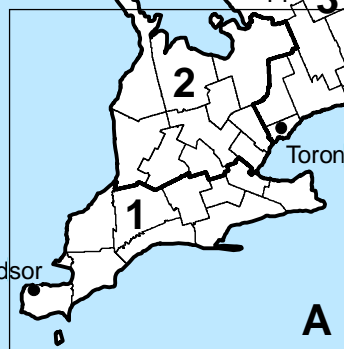

MAP 1

Ontario 2011 Census Agricultural Regions and Census Divisions

Legend

-  Census Agricultural Region
-  Census Division
-  Urban Centre

Manitoba

Quebec

A

2011 Census Agricultural Regions and Census Divisions

1 Southern Ontario Region

- 25 Hamilton
- 26 Niagara
- 28 Haldimand-Norfolk
- 29 Brant
- 32 Oxford
- 34 Elgin
- 36 Chatham-Kent
- 37 Essex
- 38 Lambton
- 39 Middlesex

2 Western Ontario Region

- 21 Peel
- 22 Dufferin
- 23 Wellington
- 24 Halton
- 30 Waterloo
- 31 Perth
- 40 Huron
- 41 Bruce
- 42 Grey
- 43 Simcoe

3 Central Ontario Region

- 12 Hastings
- 13 Prince Edward
- 14 Northumberland
- 15 Peterborough
- 16 Kawartha Lakes
- 18 Durham
- 19 York
- 20 Toronto
- 44 Muskoka
- 46 Haliburton
- 49 Parry Sound

4 Eastern Ontario Region

- 1 Stormont, Dundas and Glengarry
- 2 Prescott and Russell
- 6 Ottawa
- 7 Leeds and Grenville
- 9 Lanark
- 10 Frontenac
- 11 Lennox and Addington
- 47 Renfrew

5 Northern Ontario Region

- 48 Nipissing
- 51 Manitoulin
- 52 Sudbury
- 53 Greater Sudbury
- 54 Timiskaming
- 56 Cochrane
- 57 Algoma
- 58 Thunder Bay
- 59 Rainy River
- 60 Kenora