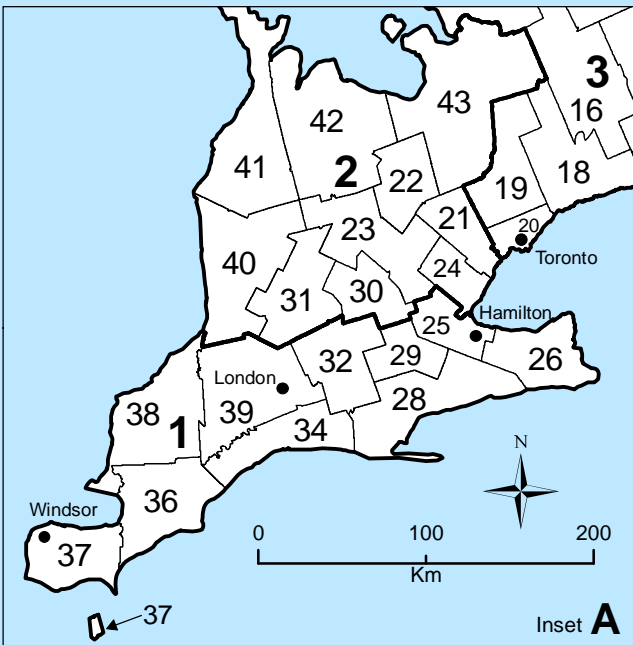

MAP 1

Ontario 2011 Census Agricultural Regions and Census Divisions

Legend

-  Census Agricultural Region
-  Census Division
-  Urban Centre

Manitoba

Quebec

A

2011 Census Agricultural Regions and Census Divisions

1 Southern Ontario Region

- 25 Hamilton
- 26 Niagara
- 28 Haldimand-Norfolk
- 29 Brant
- 32 Oxford
- 34 Elgin
- 36 Chatham-Kent
- 37 Essex
- 38 Lambton
- 39 Middlesex

2 Western Ontario Region

- 21 Peel
- 22 Dufferin
- 23 Wellington
- 24 Halton
- 30 Waterloo
- 31 Perth
- 40 Huron
- 41 Bruce
- 42 Grey
- 43 Simcoe

3 Central Ontario Region

- 12 Hastings
- 13 Prince Edward
- 14 Northumberland
- 15 Peterborough
- 16 Kawartha Lakes
- 18 Durham
- 19 York
- 20 Toronto
- 44 Muskoka
- 46 Haliburton
- 49 Parry Sound

4 Eastern Ontario Region

- 1 Stormont, Dundas and Glengarry
- 2 Prescott and Russell
- 6 Ottawa
- 7 Leeds and Grenville
- 9 Lanark
- 10 Frontenac
- 11 Lennox and Addington
- 47 Renfrew

5 Northern Ontario Region

- 48 Nipissing
- 51 Manitoulin
- 52 Sudbury
- 53 Greater Sudbury
- 54 Timiskaming
- 56 Cochrane
- 57 Algoma
- 58 Thunder Bay
- 59 Rainy River
- 60 Kenora