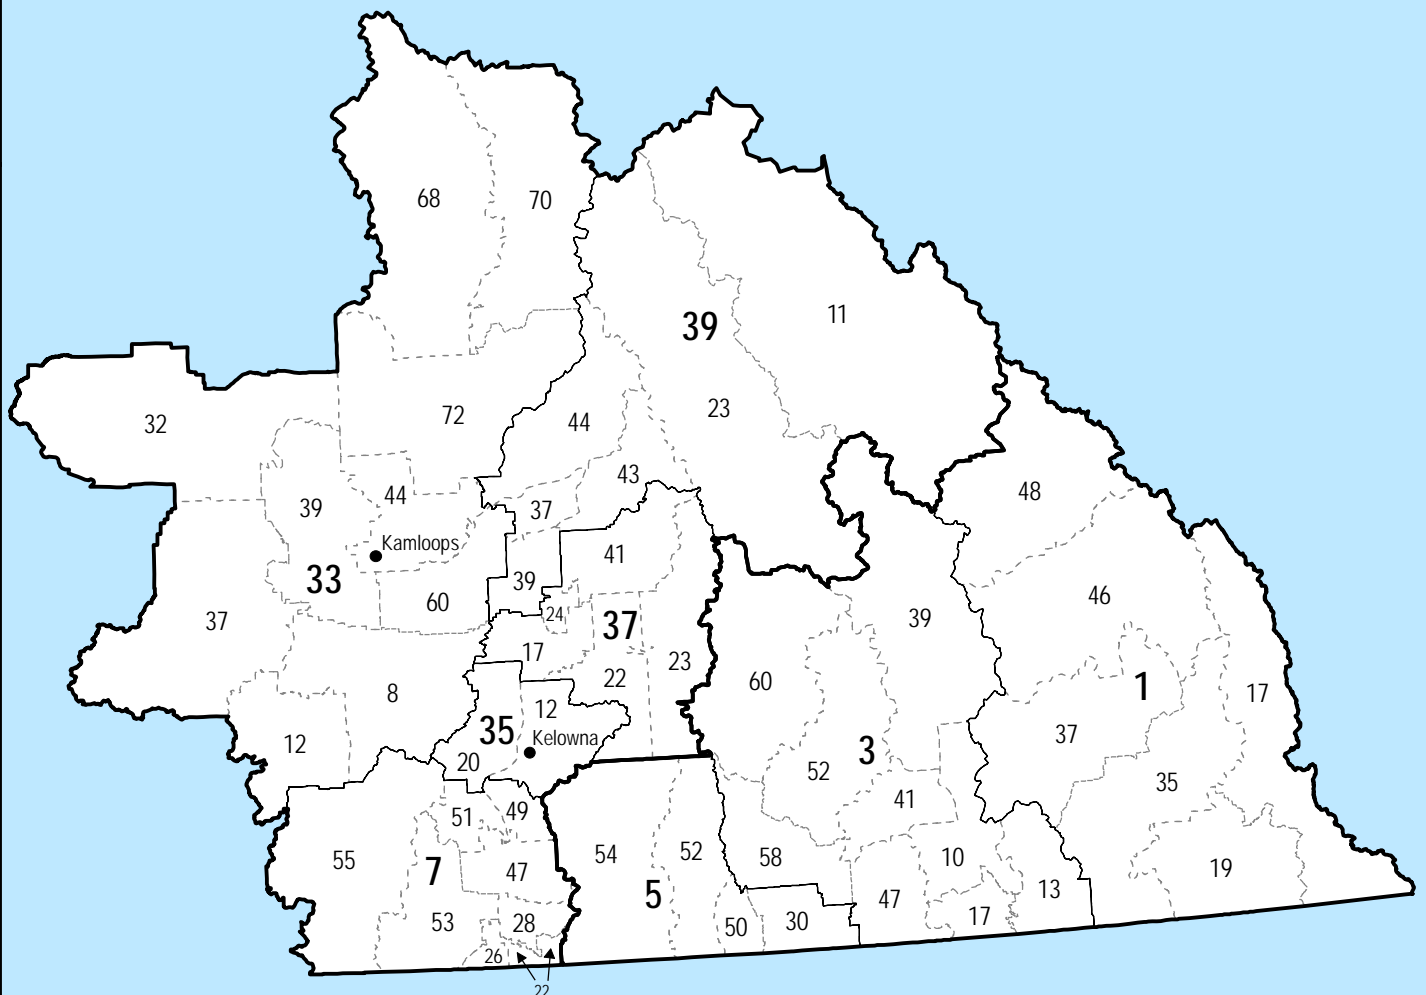

MAP 2C

British Columbia 2011 Census Divisions and Census Consolidated Subdivisions

- | Legend | |
|--------|---------------------------------|
| | Census Agricultural Region |
| | Census Division |
| | Census Consolidated Subdivision |
| | Urban Centre |

2011 Census Divisions and Census Consolidated Subdivisions

1 East Kootenay

- 17 East Kootenay A
- 19 East Kootenay B
- 35 East Kootenay C
- 37 East Kootenay E
- 46 East Kootenay F
- 48 East Kootenay G

3 Central Kootenay

33 Thompson-Nicola

- 8 Thompson-Nicola M
- 12 Thompson-Nicola N
- 32 Thompson-Nicola E (Bonaparte Plateau)
- 37 Thompson-Nicola I (Blue Sky Country)
- 39 Thompson-Nicola J (Copper Desert Country)
- 44 Thompson-Nicola P (Rivers and the Peaks)
- 60 Thompson-Nicola L
- 68 Thompson-Nicola A (Wells Gray Country)
- 70 *Thompson-Nicola B (Thompson Headwaters)*
- 72 Thompson-Nicola O (Lower North Thompson)

35 Central Okanagan

- 12 Central Okanagan
- 20 Central Okanagan J

37 North Okanagan

- 17 North Okanagan B
- 22 North Okanagan D
- 23 North Okanagan E
- 24 Spallumcheen
- 41 North Okanagan F

39 Columbia-Shuswap*